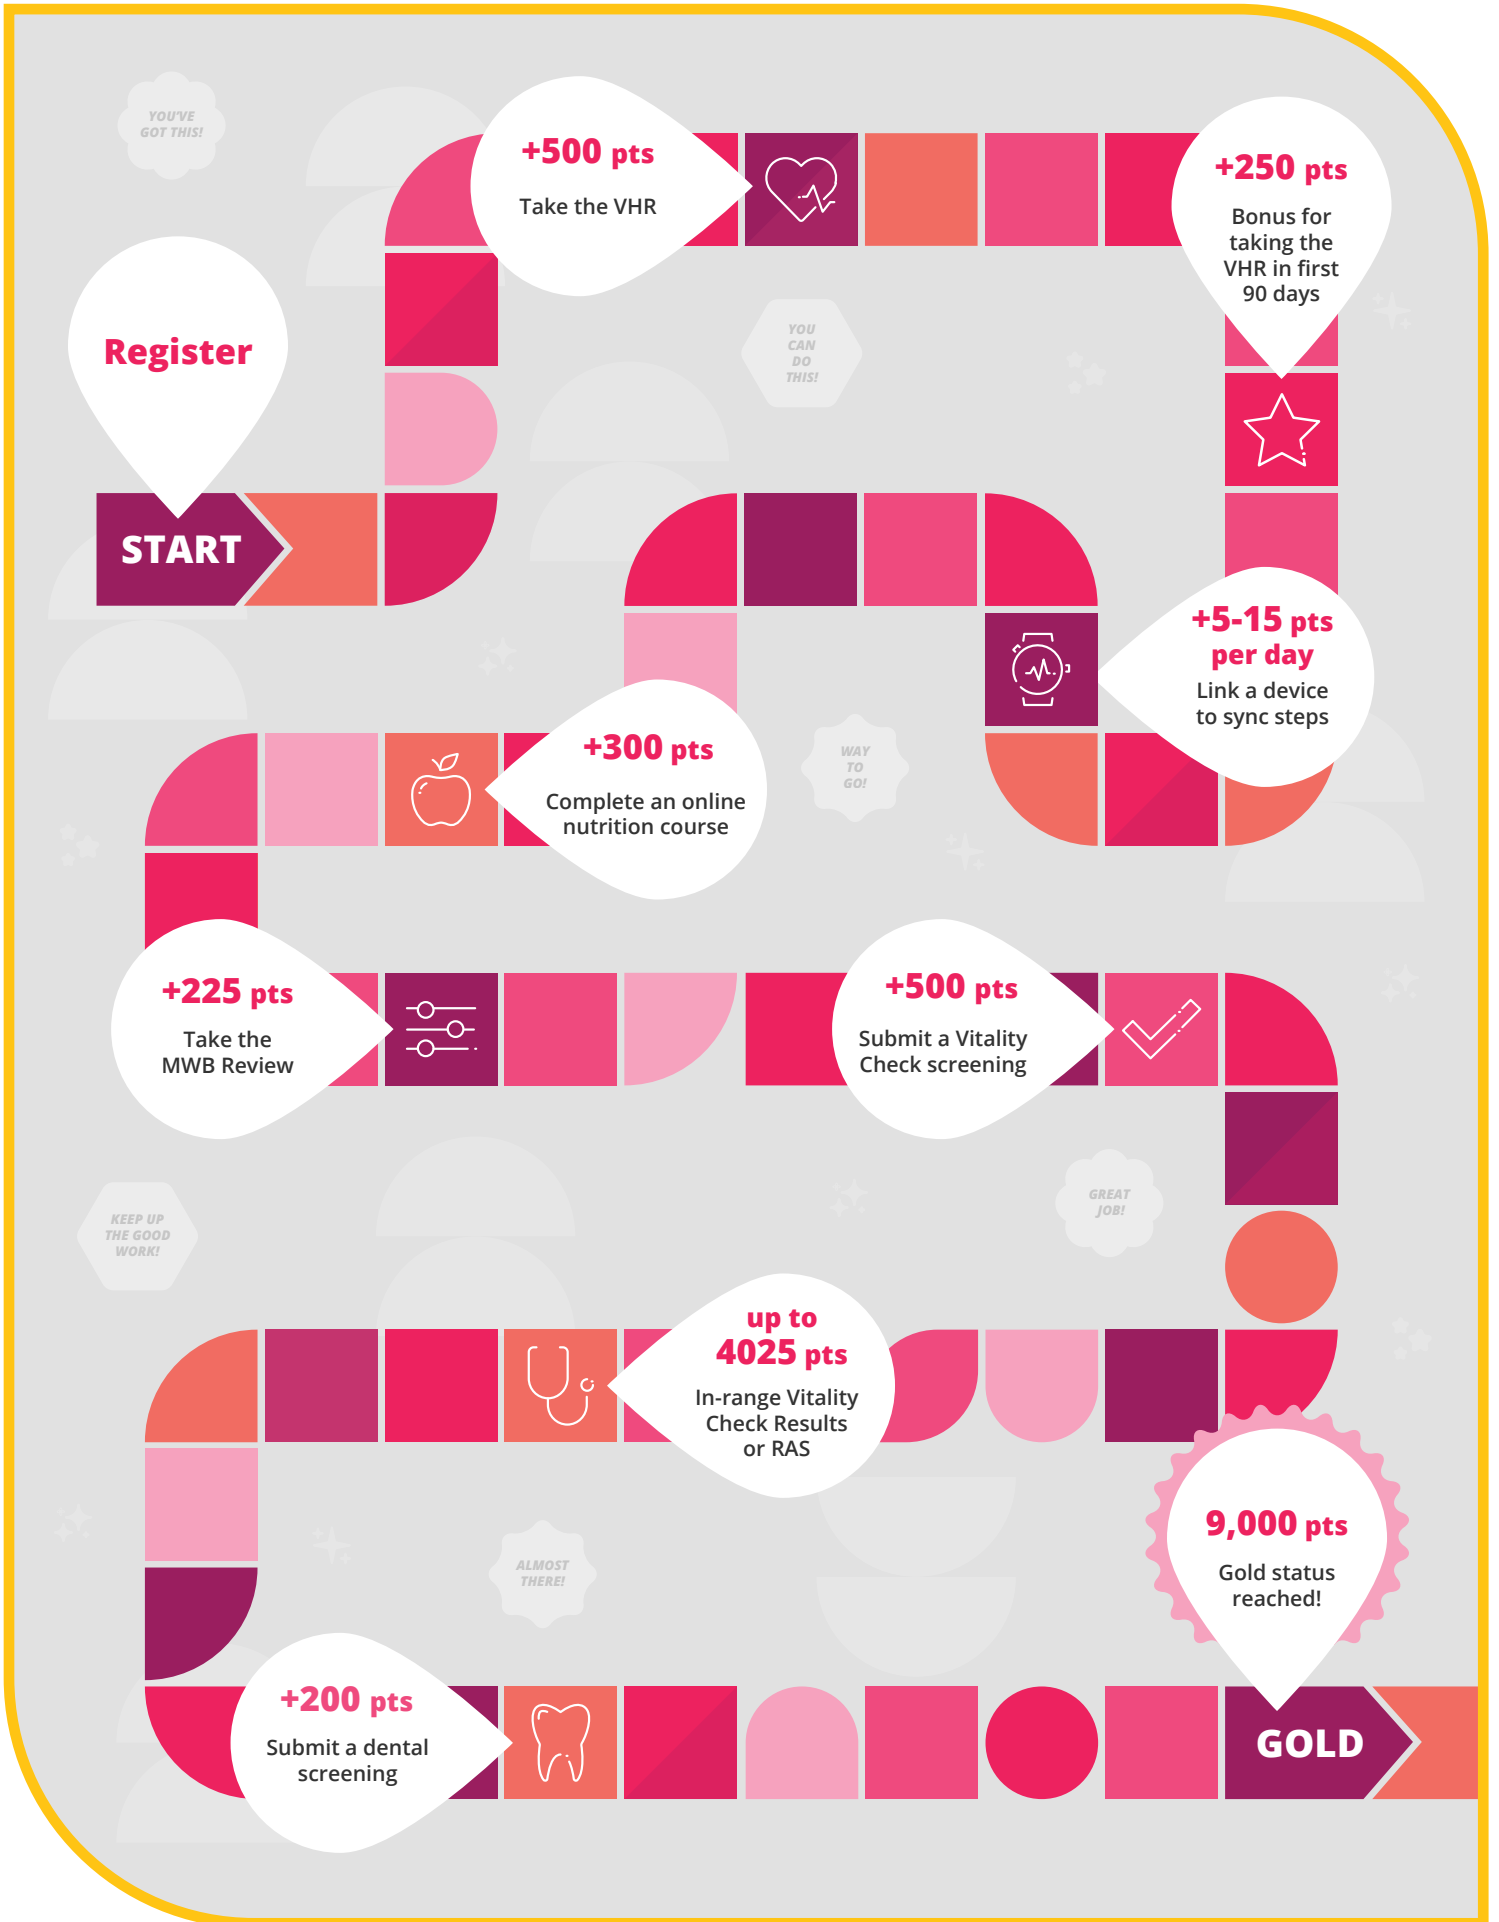

Plan your pathway to Gold

With Vitality, you're in control of your pathway to better health. The following example is meant to inspire you both and help you each plan your points to reach a higher status, together.

BRONZE ★	SILVER ★	GOLD ★	PLATINUM ★
0 points	2,500 points	<u>6,000 points</u>	10,000 points
BRONZE ★	SILVER ★	GOLD ★	PLATINUM ★
0 points	3,500 points	<u>9,000 points</u>	15,000 points

Visit the **Points Planner** to view all the opportunities available to earn Vitality Points.